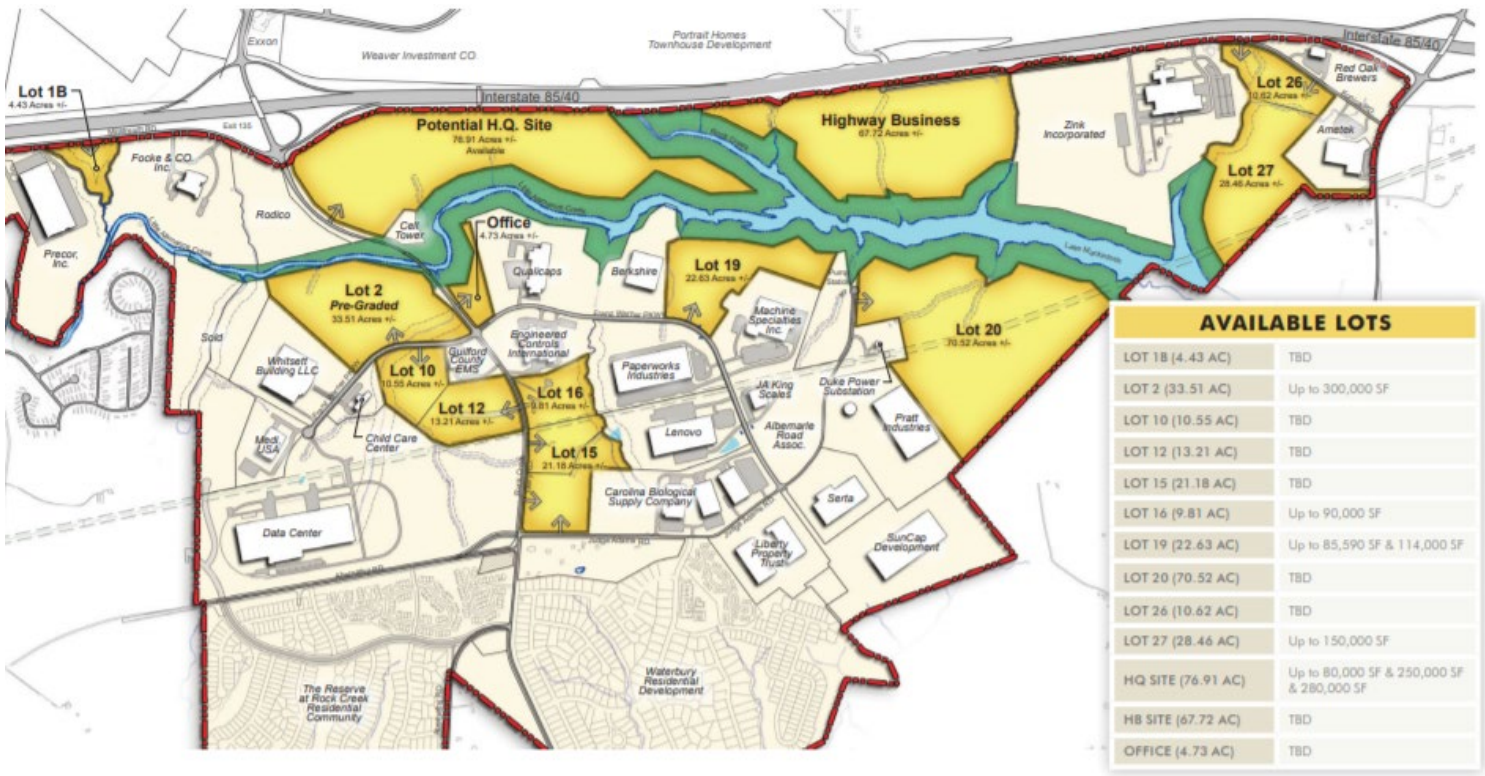

Rock Creek Dairy Rd | Whitsett, NC

Acreage 374.28 Acres

Zoning LI

Price TBD

TBD TBD

AVAILABLE LOTS	
LOT 1B (4.43 AC)	TBD
LOT 2 (33.51 AC)	Up to 300,000 SF
LOT 10 (10.55 AC)	TBD
LOT 12 (13.21 AC)	TBD
LOT 15 (21.18 AC)	TBD
LOT 16 (9.81 AC)	Up to 90,000 SF
LOT 19 (22.63 AC)	Up to 85,590 SF & 114,000 SF
LOT 20 (70.52 AC)	TBD
LOT 26 (10.62 AC)	TBD
LOT 27 (28.46 AC)	Up to 150,000 SF
HQ SITE (76.91 AC)	Up to 80,000 SF & 250,000 SF & 280,000 SF
HB SITE (67.72 AC)	TBD
OFFICE (4.73 AC)	TBD